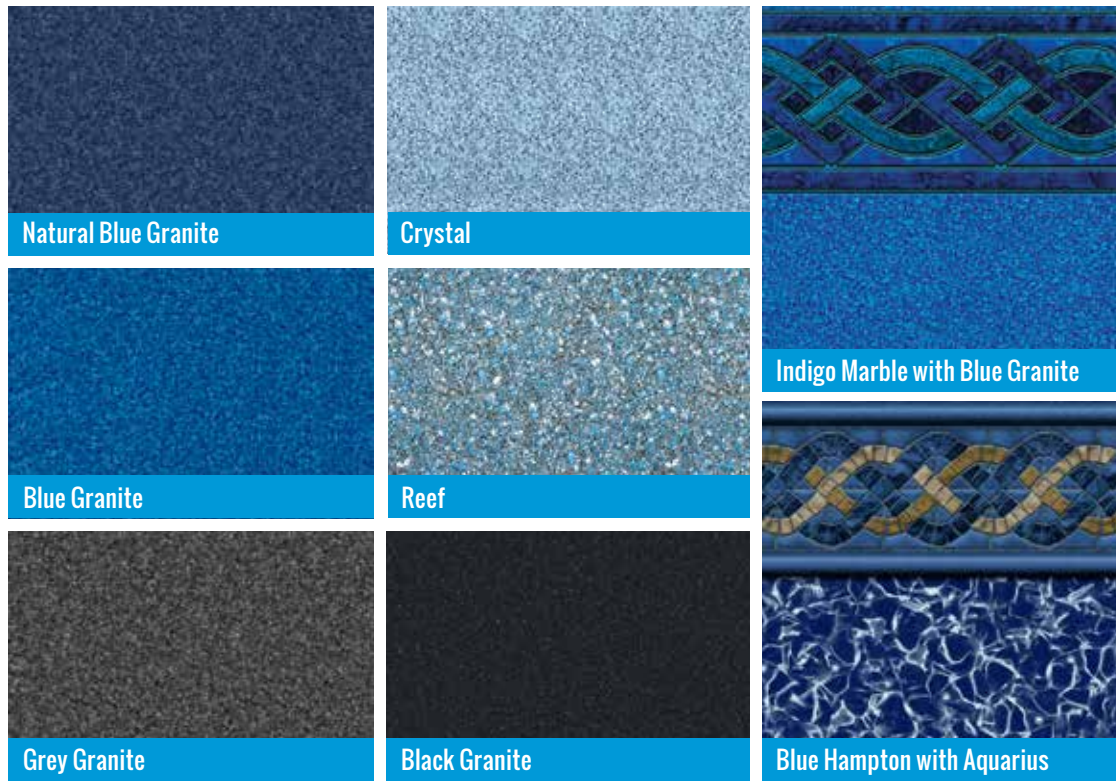

Pick Up Our 2016 Vinyl Liner Guide In Store