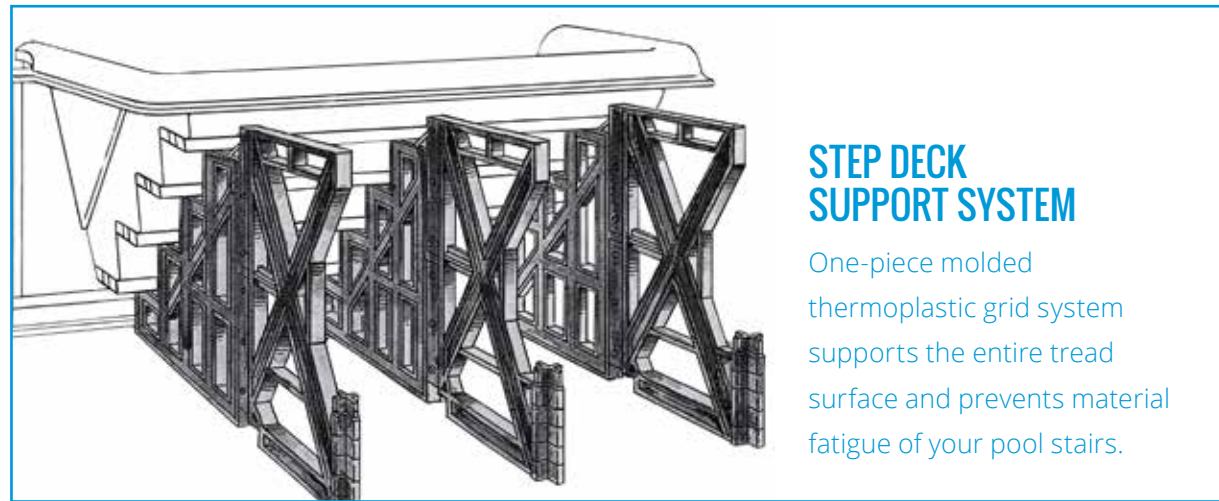

BUY WITH CONFIDENCE

BENEFIT FROM THE BEST IN POOL CONSTRUCTION

- 1 Performance Vinyl Liners™
- 2 Concrete deck
- 3 Exclusive multi track coping
- 4 Thermal frost barrier
- 5 Backfill
- 6 3/8" rod ties X-braces together around entire pool
- 7 3/8" reinforcing rod - ties X-brace to wall
- 8 Undisturbed soil
- 9 9" vertical buttress (every 4')
- 10 Vertical panel stiffener (every 4')
- 11 Concrete footing extends around entire pool
- 12 X-brace wall & deck support (every 4')
- 13 Premier Z-700 (G-235) galvanized steel wall panel
- 14 3/8" reinforcing stakes