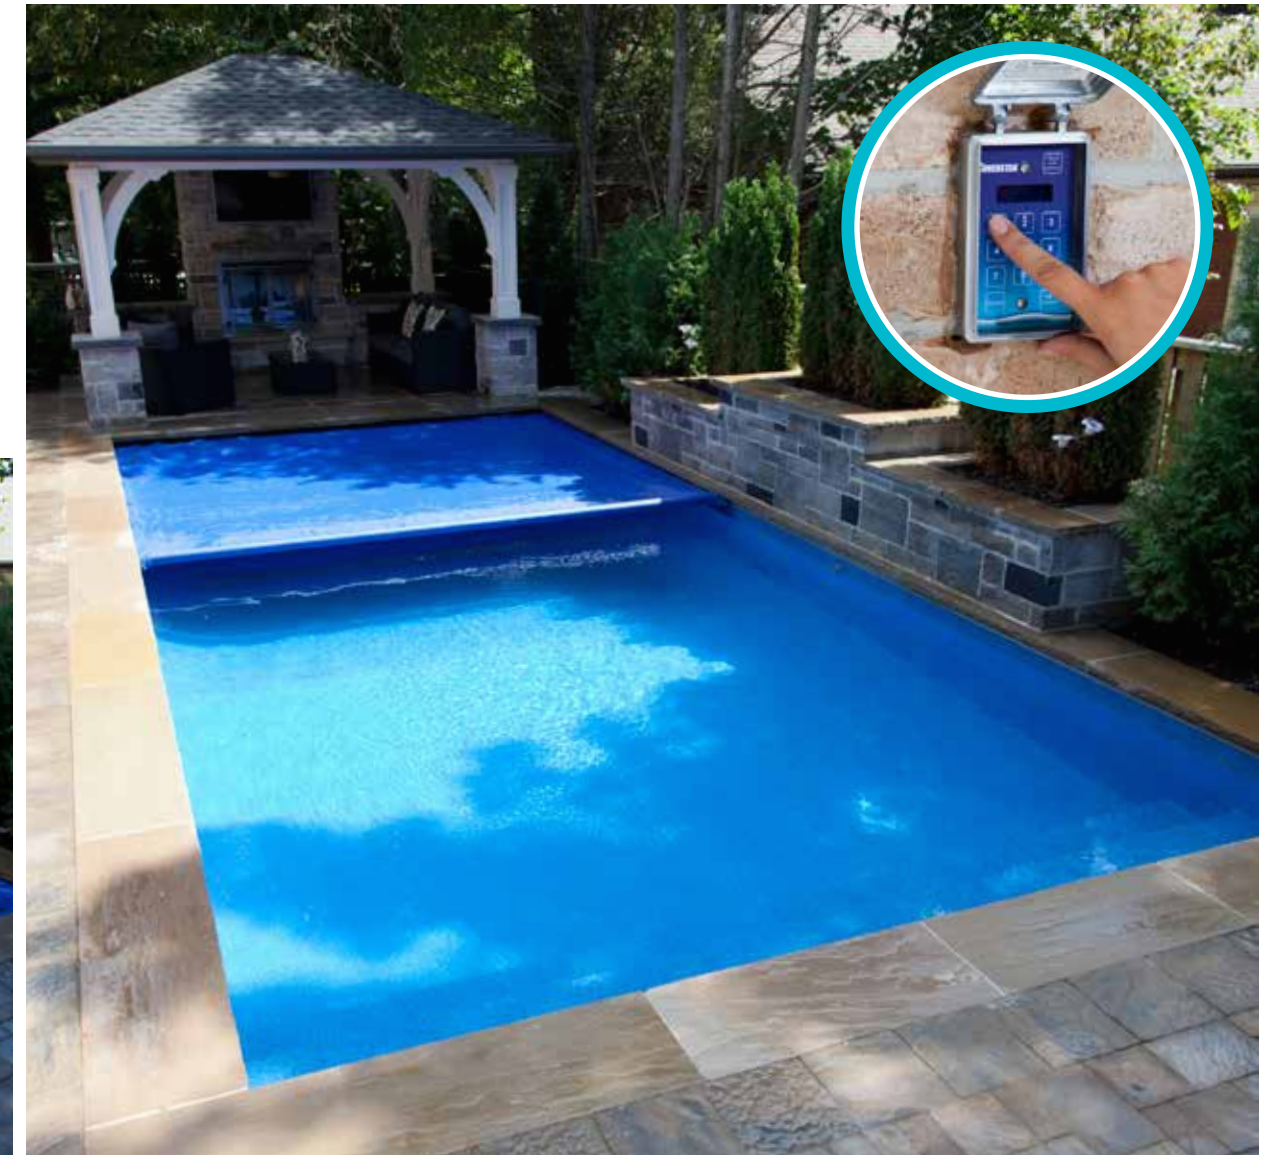

AUTO COVER

Automatic pool covers are designed to ensure a safe and secure backyard experience for your family and friends and yet they are more than just a safety cover. With an automatic cover; heat loss, chemical use and cleaning time are all reduced, helping to lessen the environmental impact a pool can have, while increasing the convenience and enjoyment your pool was meant to bring.