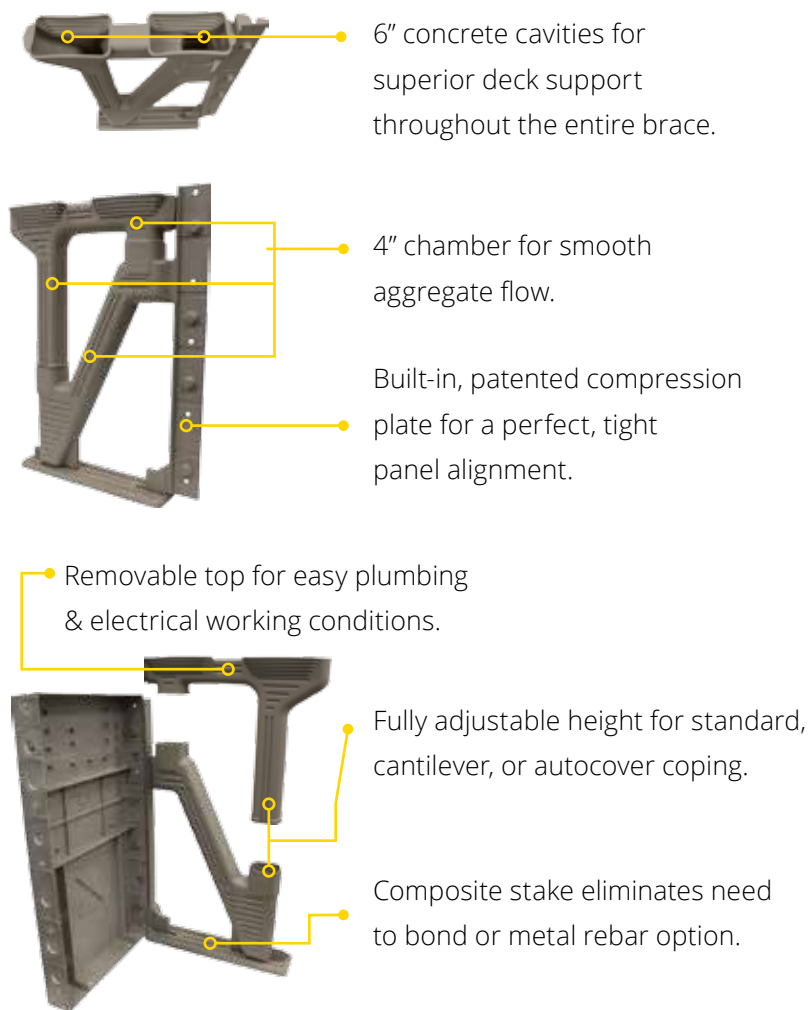

THE NEXT REVOLUTION IN POOL BRACING AND DECK SUPPORT