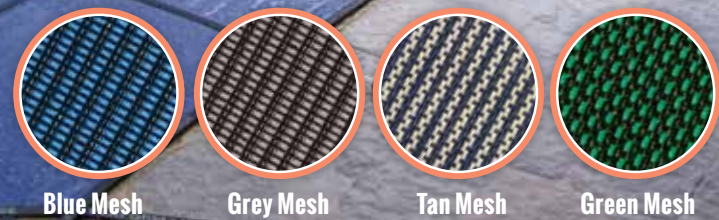

8 Liner Installed

9 Installation Complete

COVER OPTIONS PROTECT YOUR INVESTMENT

SAFETY COVER

We designed the Safety Cover to protect both your pool and your family. Our pool covers are manufactured to your specific pool size and shape. Properly installed, the Safety Cover will help prevent accidental intrusion by children and pets.

BIOSHADE COLOURS

LOCK-IN WINTER COVER

Our form-fitted winter cover snaps into your Performance coping with ease, securing the entire circumference of your pool. There is no contact with the deck surface, so staining is impossible. The nonporous cover keeps your water sparkling all winter long. Your pool looks like a pool should all year long!