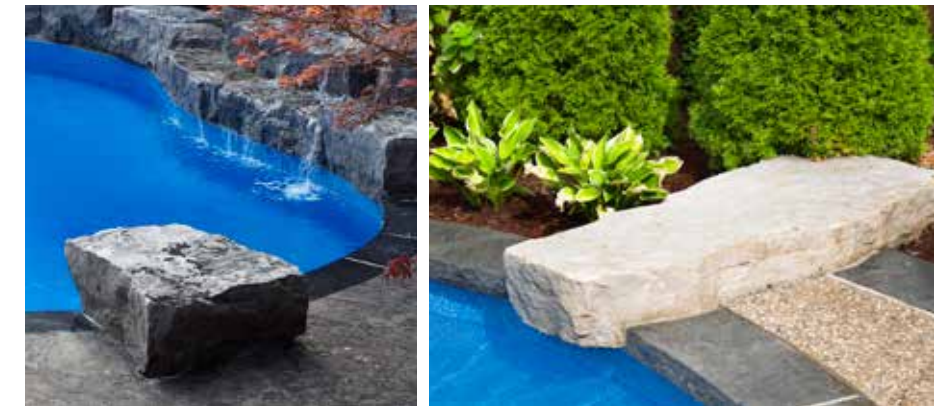

JUMP ROCK

Add a fun and interesting new element to your pool! The natural stone jump platform will enhance the appearance of any poolscape.