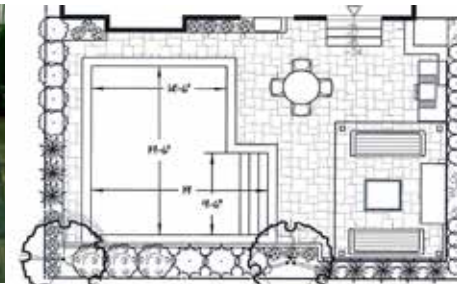

14' x 19'

10' x 11' x 17' 11" Mountain Pond

10' x 18' Rectangle

9' 11" x 18' Custom Rectangle

LINER AND COPING OPTIONS

NEARLY 100 LINER PATTERNS TO CHOOSE FROM

Our vinyl liner selection is one of the largest in the business. Each is made of a durable vinyl treated to inhibit bacteria growth and backed by a 25 year warranty.