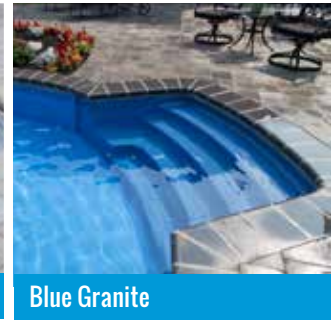

LINER AND COPING OPTIONS

NEARLY 100 LINER PATTERNS TO CHOOSE FROM

Our vinyl liner selection is one of the largest in the business. Each is made of a durable vinyl treated to inhibit bacteria growth and backed by a 25 year warranty.

BULLNOSE COPING

The perfect finishing touch for your swimming pool deck. Our Bullnose Coping compliments the lines of interlocking concrete or poured concrete surfaces. Available in white and grey.

CANTILEVER COPING

Our cantilever coping is made from the finest extruded aluminum. The concrete deck is then poured on top of the flat track coping and over the swimming pool edge.

STEP OPTIONS

THERMOPLASTIC STAIRS

Our thermoplastic steps are built with a strong, one-piece design that will never delaminate, splinter, corrode or puncture.

VINYL OVER STEPS

Enhance the entrance to your swimming pool with sleek, custom designed vinyl over steps.