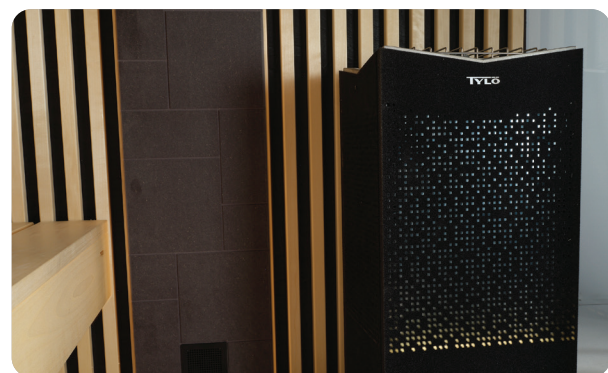

INNOVATIVE TECHNOLOGY, PERSONALIZED FOR YOU

Our saunas are crafted with advanced infrared and rapid-heating systems—letting you control temperature, light therapy, and session duration. From recovery to relaxation, our intelligent design helps you optimize every session for balance and peak performance.