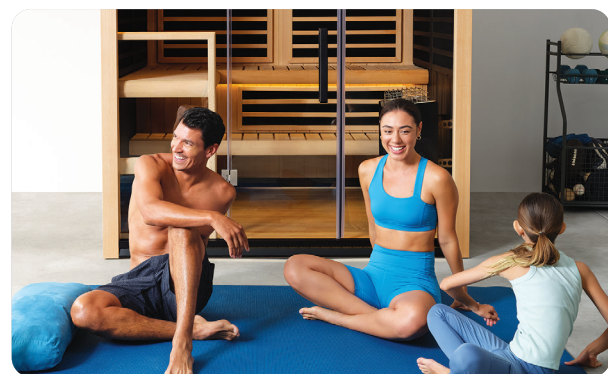

RECOVERY & VITALITY REIMAGINED

For 75 years, we've blended Scandinavian wellness traditions with modern innovation to support recovery, performance, and vitality. Whether you're relieving stress, boosting energy, or staying at your best, Tylö saunas are designed to keep you in the game.