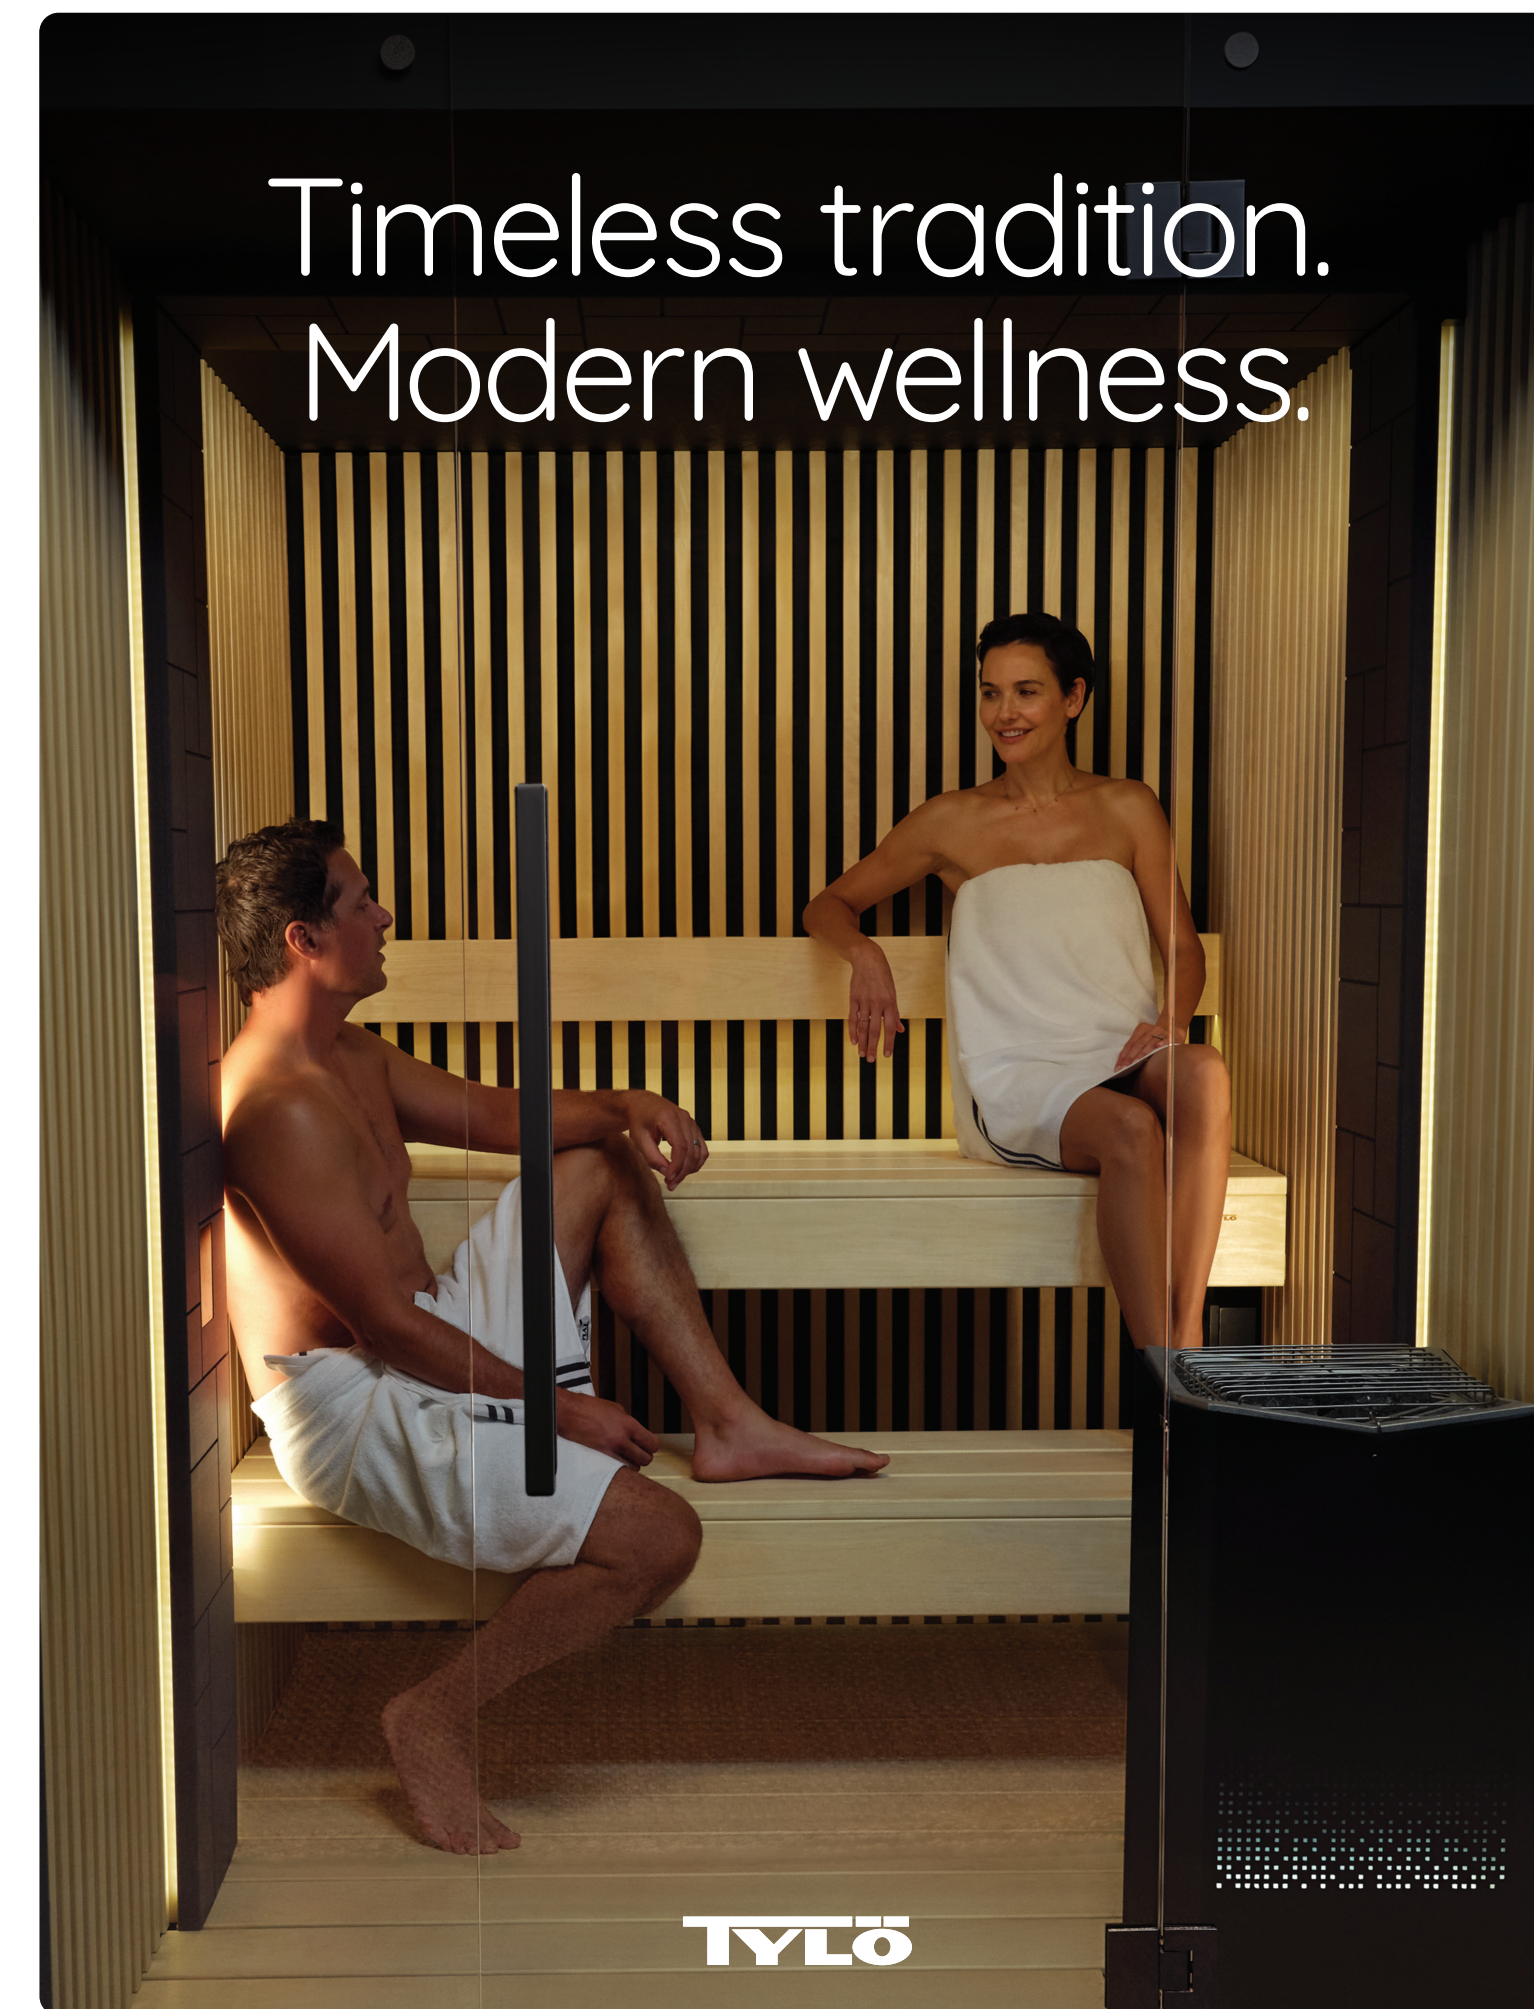

INTUITIVE, CONNECTED CONTROL

Manage temperature, lighting and sound from your Aspire and Bliss Control panels—or from anywhere in the world with the Tylö Sauna App. Seamless integration with Wi-Fi makes every session effortless.

Wi-Fi

Tylö Sauna App

Bluetooth

Infrared Rooms

Kiruna™ Collection

The Kiruna uses exclusive infrared technology to deliver gentle, full-coverage heat for safe sessions with a premium feel.

KIRUNA 1
1 Person
38"D x 39"W x 78"H
120V / 15 Amp